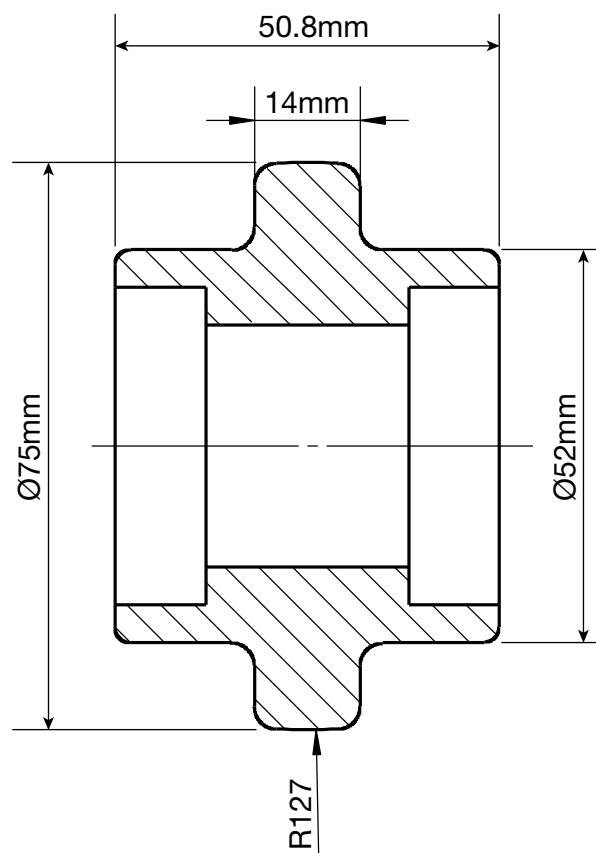

AS-50ZNY - Nylon Lower Anvil Set

Edging

5" Radius Narrow

1" Taper

1/4" Radius Narrow Offset