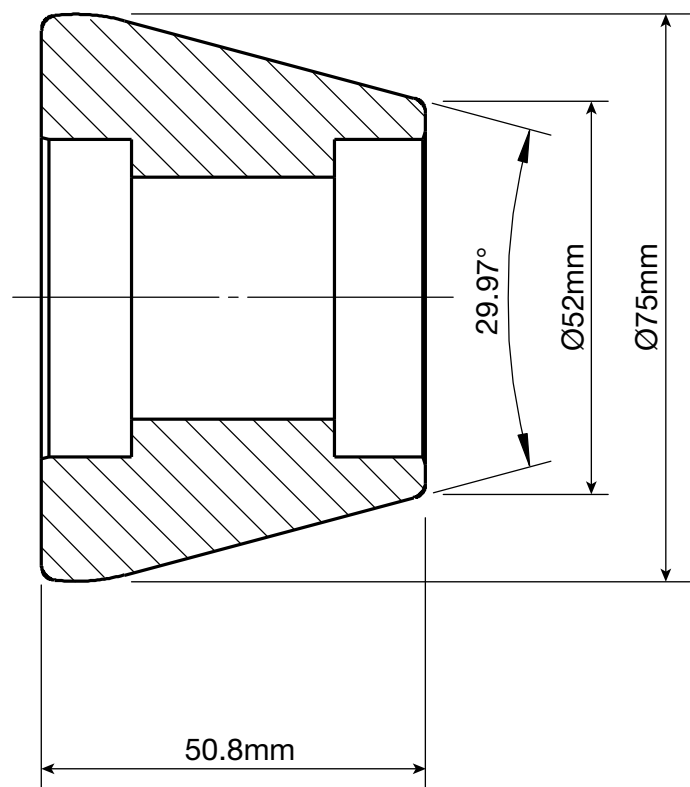

AS-50ZNY - Nylon Lower Anvil Set

Edging

5" Radius Narrow

1" Taper

1/4" Radius Narrow Offset