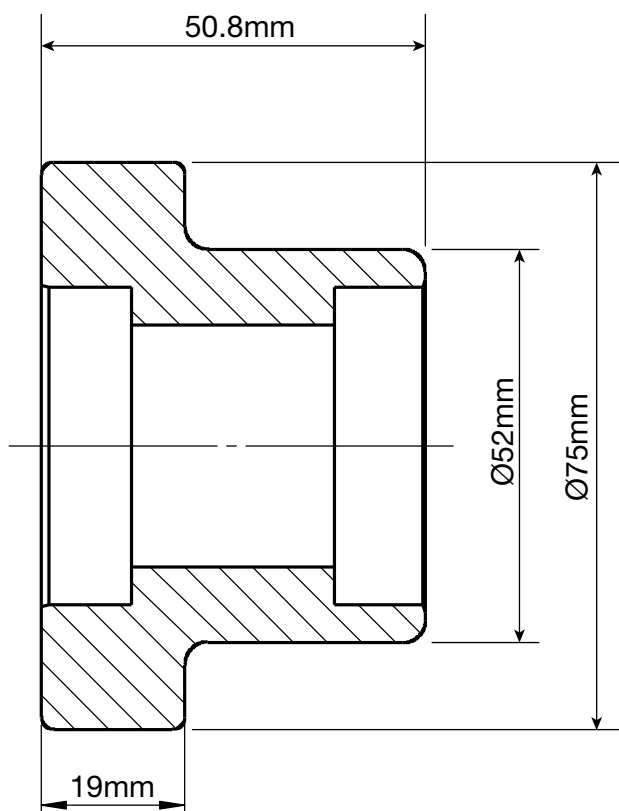

AS-50ZNY - Nylon Lower Anvil Set

Edging

5" Radius Narrow

1" Taper

1/4" Radius Narrow Offset