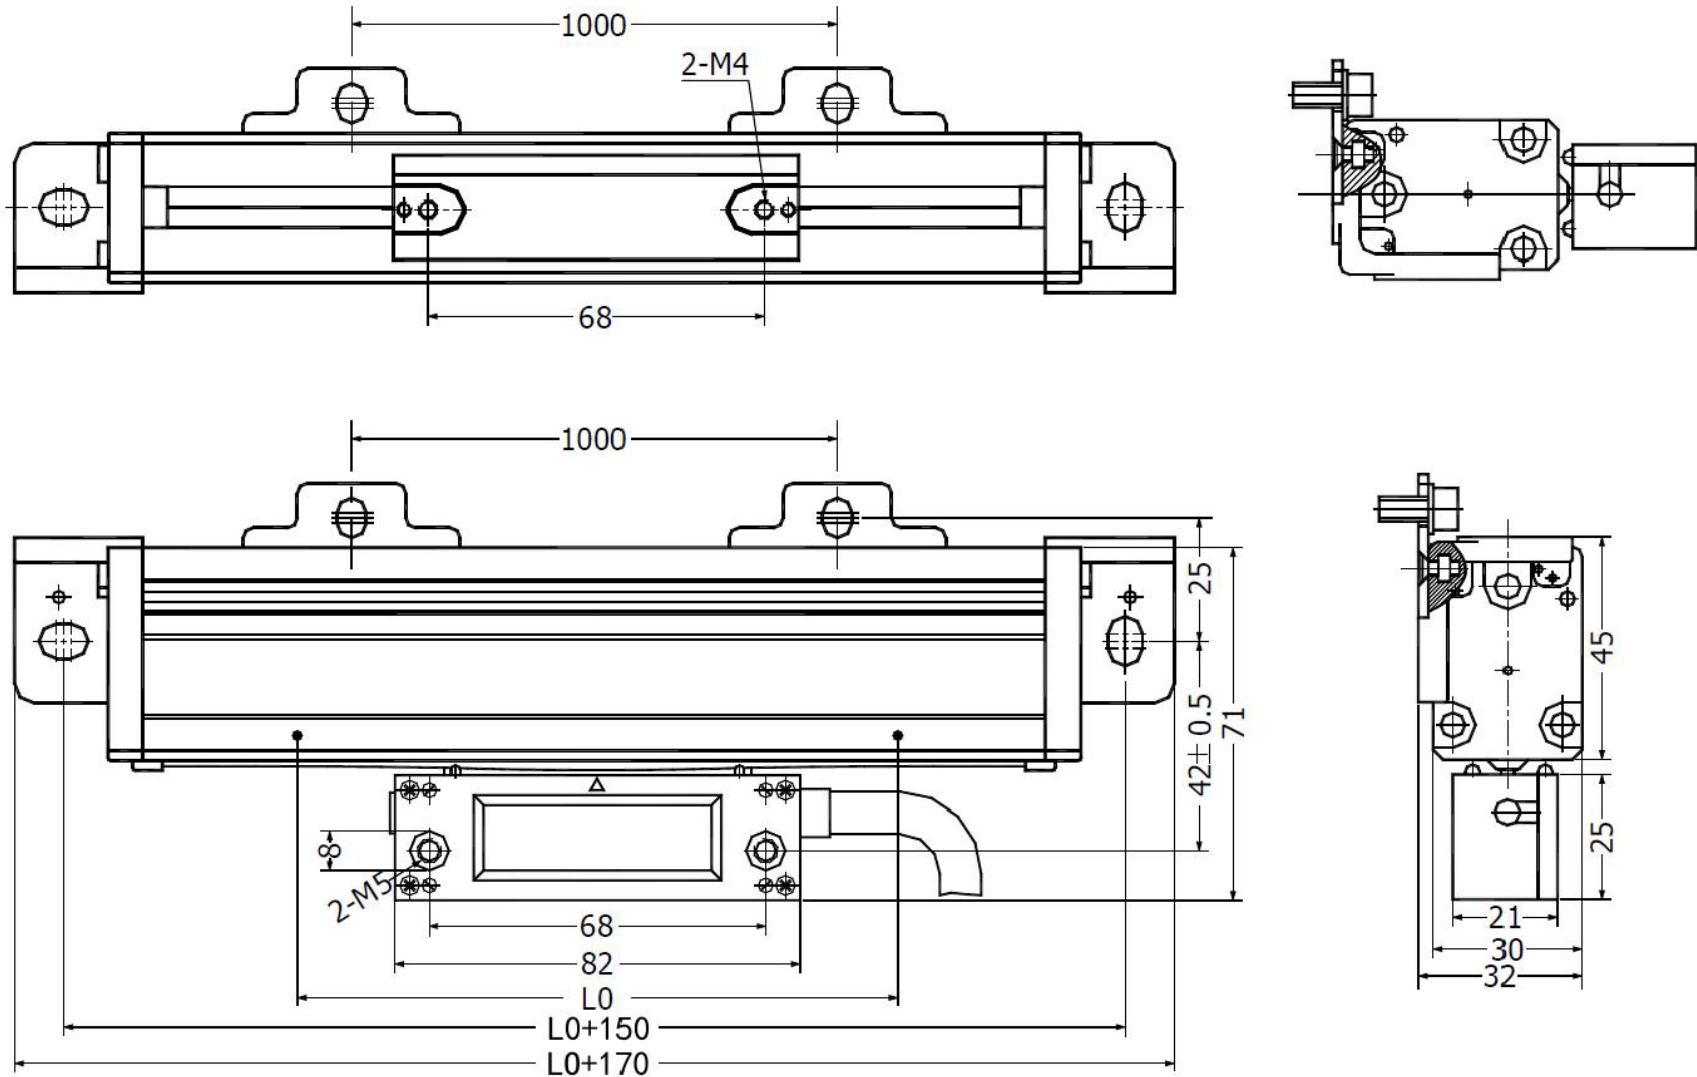

MeasumaX

MX-600 Series - LINEAR SCALES

L0 = Effective measuring length of scale